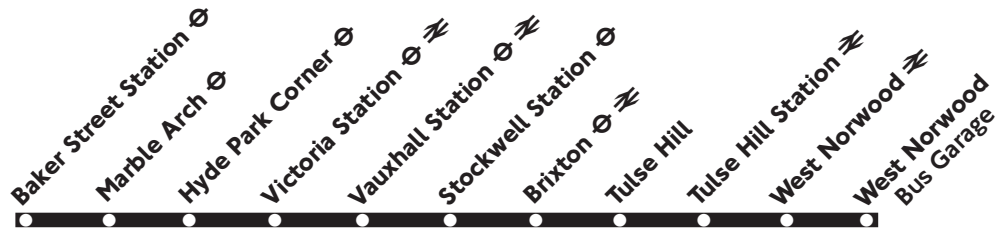

## Baker Street - Victoria - West Norwood

### Monday - Friday

<b>Baker Street Station</b> ⌚	<b>0529</b>		<b>0654</b>		<b>2054</b>		<b>0018</b>
<b>Marble Arch</b> ⌚	<b>0535</b> Then		<b>0702</b> Then		<b>2103</b> Then		<b>0024</b>
<b>Victoria Station Terminus Place</b> ⌚ ⌛	<b>0542</b> about		<b>0710</b> about		<b>2113</b> about		<b>0031</b>
<b>Vauxhall Station</b> ⌚ ⌛	<b>0549</b> every		<b>0719</b> every		<b>2120</b> every		<b>0038</b>
<b>Stockwell Station</b> ⌚	<b>0554</b> 10		<b>0725</b> 6-8		<b>2126</b> 12		<b>0043</b>
<b>Brixton Station</b> ⌚ ⌛	<b>0558</b> minutes		<b>0732</b> minutes		<b>2133</b> minutes		<b>0047</b>
<b>Tulse Hill Station</b> ⌛	<b>0607</b> until		<b>0744</b> until		<b>2143</b> until		<b>0056</b>
<b>West Norwood Library</b>	<b>0609</b>		<b>0747</b>		<b>2145</b>		<b>0058</b>
<b>West Norwood Bus Garage</b>	<b>0611</b>		<b>0750</b>		<b>2147</b>		<b>0100</b>

<b>Baker Street Station</b> ⌚	<b>2054</b>		<b>0018</b>
<b>Marble Arch</b> ⌚	<b>2103</b> Then		<b>0024</b>
<b>Victoria Station Terminus Place</b> ⌚ ⌛	<b>2112</b> about		<b>0031</b>
<b>Vauxhall Station</b> ⌚ ⌛	<b>2119</b> every		<b>0038</b>
<b>Stockwell Station</b> ⌚	<b>2125</b> 12		<b>0043</b>
<b>Brixton Station</b> ⌚ ⌛	<b>2132</b> minutes		<b>0047</b>
<b>Tulse Hill Station</b> ⌛	<b>2142</b> until		<b>0056</b>
<b>West Norwood Library</b>	<b>2144</b>		<b>0058</b>
<b>West Norwood Bus Garage</b>	<b>2146</b>		<b>0100</b>