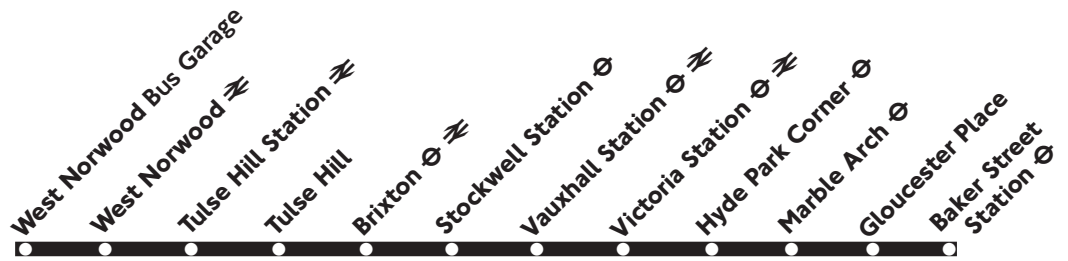

## Baker Street - Victoria - West Norwood

<b>Baker Street Station</b> ⌚	<b>2054</b>		<b>0018</b>
<b>Marble Arch</b> ⌚	<b>2103</b> Then		<b>0024</b>
<b>Victoria Station Terminus Place</b> ⌚ ⌛	<b>2112</b> about		<b>0031</b>
<b>Vauxhall Station</b> ⌚ ⌛	<b>2119</b> every		<b>0038</b>
<b>Stockwell Station</b> ⌚	<b>2125</b> 12		<b>0043</b>
<b>Brixton Station</b> ⌚ ⌛	<b>2132</b> minutes		<b>0047</b>
<b>Tulse Hill Station</b> ⌛	<b>2142</b> until		<b>0056</b>
<b>West Norwood Library</b>	<b>2144</b>		<b>0058</b>
<b>West Norwood Bus Garage</b>	<b>2146</b>		<b>0100</b>

## West Norwood - Victoria - Baker Street

### Monday - Friday

West Norwood Bus Garage	0440		0548		1929		2342
West Norwood Library	0442	Then	0550	Then	1931	Then	2344
Tulse Hill Station	0445	about	0553	about	1934	about	2347
Brixton Station	0453	every	0601	every	1944	every	2355
Stockwell Station	0459	10	0607	6-8	1951	12	0001
Vauxhall Station	0503	minutes	0611	minutes	1955	minutes	0005
Victoria Station Wilton Road	0509	until	0617	until	2001	until	0011
Marble Arch	0516		0624		2008		0018
Baker Street Station	0522		0630		2015		0024